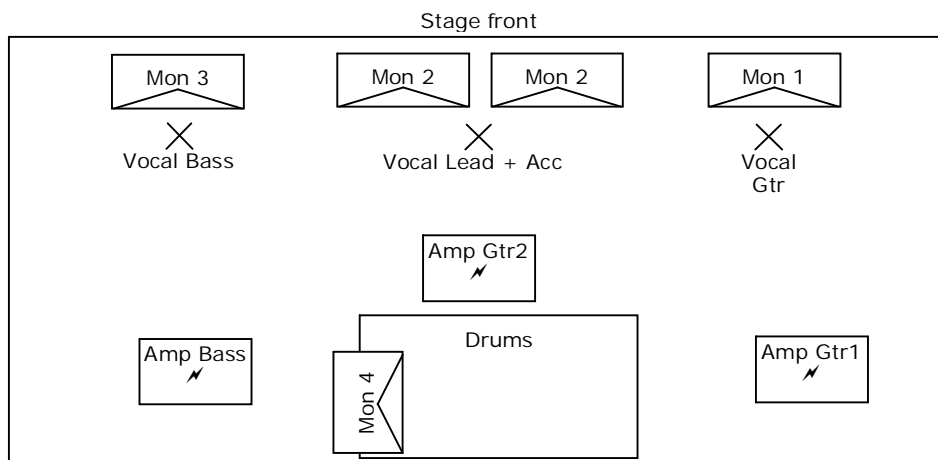

## Michel Belli – Teknisk rider 2007

Baggearstrøm, PA og monitor-system skal være jordet.

↗ = 230V.

FOH	Instrument	MIC/DI	Stand	Insert	Routing	Kommentare
1.	Kick	D112 / B52 / B91	Small w/boom	Gate 1	Sub 1-2	
2.	Snare T	SM57	Small w/boom	Gate 2	Sub 1-2	
3.	Snare B	SM57 / Cond	Small w/boom		Sub 1-2	Ø
4.	Hi-Hat	ATM33A / Cond	Small w/boom		Sub 1-2	
5.	Tom1	Beta98 / Opus87	Clip		Sub 1-2	
6.	Tom2	Beta98 / Opus87	Clip	Gate 4	Sub 1-2	
7.	Tom3	Beta98 / Opus87	Clip	Gate 5	Sub 1-2	
8.	OH L	C414 / ATM33A	Large w/boom		Sub 1-2	
9.	OH R	C414 / ATM33A	Large w/boom		Sub 1-2	
10.	Bass	DI		Comp 1		
11.	Bass	D112 / SM57	Small w/boom			
12.	Gtr 1	SM57 / MD421	Small w/boom			
13.	Gtr 2	SM57 / MD421	Small w/boom			
14.	Acc Gtr	DI		Comp 2		
15.	Vocal Gtr	B58A / SM58	Large w/boom	Comp 3		
16.	Vocal Lead	KMS 105 / B58A	Large w/boom	Comp 4		
17.	Vocal Bass	B58A / SM58	Large w/boom	Comp 5		
18.	Monitor split	Lead				
Aux 5	Reverb	M3000 / M2000				
Aux 6	Reverb	M3000 / M2000				
Aux 7	Delay	2290 / D·Two				

1x delay (TC 2290, D·Two)

5x comp (DBX 160A til vokal hvis muligt)

4x gate

1x CD-afspiller

Aux: 1-4 til monitor. 5-7 til EFX.